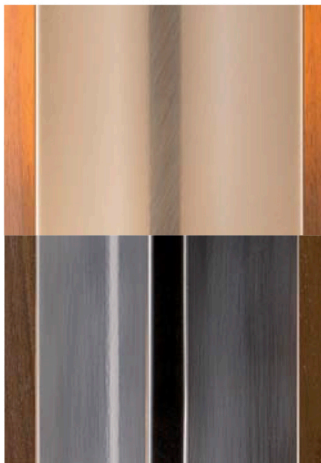

FINISHES

**GG****F_16/F_17**

Polished & satin light gold finish
Finitura oro chiaro lucido & satinato

DN**F_41/F_45**

Polished & satin black nickel finish
Finitura nickel nero lucido & satinato

CRYSTALS

**FC**

Fumè crystal
Cristallo fumè

Walnut veneered wood
Legno impiallacciato Noce

AC

Amber crystal
Cristallo ambra

Travertino marble base floor lamp
Base piantana in marmo Travertino