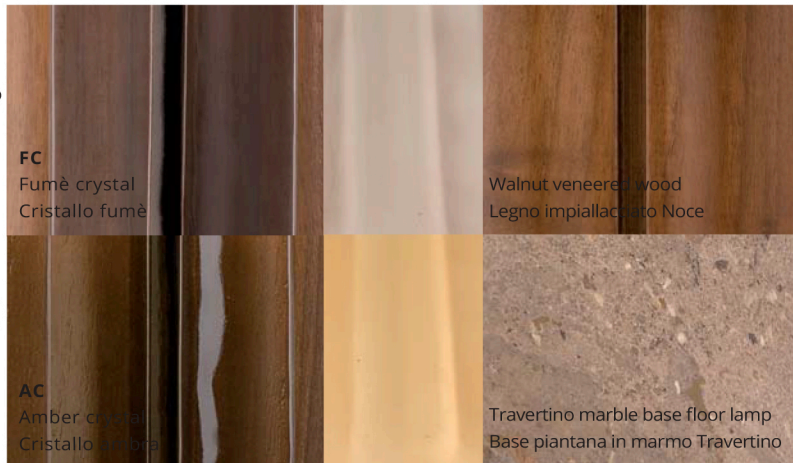

FINISHES

**GG****F_16/F_17**

Polished & satin light gold finish
Finitura oro chiaro lucido & satinato

DN**F_41/F_45**

Polished & satin black nickel finish
Finitura nickel nero lucido & satinato

CRYSTALS

**FC**

Fumè crystal
Cristallo fumè

Walnut veneered wood
Legno impiallacciato Noce

AC

Amber crystal
Cristallo ambra

Travertino marble base floor lamp
Base piantana in marmo Travertino